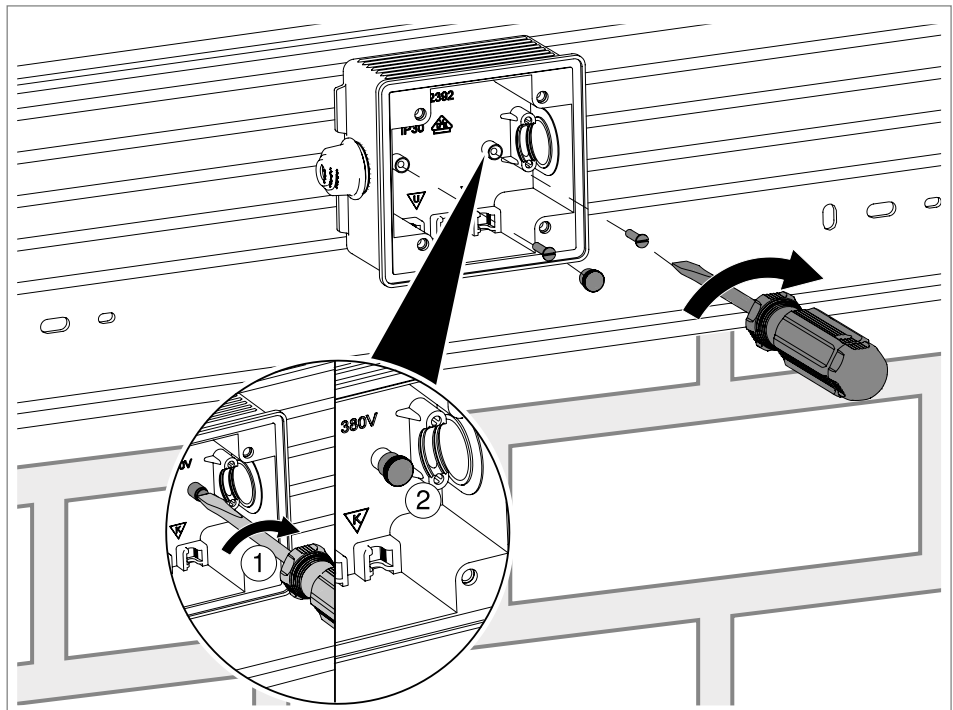

4. Connect the socket and insert it into the device installation socket for Schuko sockets ① (1).
5. Lock/turn the socket (2).
6. Screw the socket tight with the pre-mounted external screws (3).

Fig. 20: Screwing on the device installation socket for Schuko sockets

1. Hang the device socket for CEE sockets **15** on the mushroom profile in the base of the WDK cable trunking **4**.

Fig. 22: Mounting the device installation socket for CEE sockets

2. Screw the device socket for the CEE socket **15** into the base of the WDK cable trunking **4** using the fastening screws.

Fig. 23: Pulling in the cable

Risk to life through electric shock!

Energised components! Electrical installation work may only be carried out by an electrical engineer.

Note!

The 5-wire heavy current cable must be pulled up to 1 cm into the CEE device installation socket.