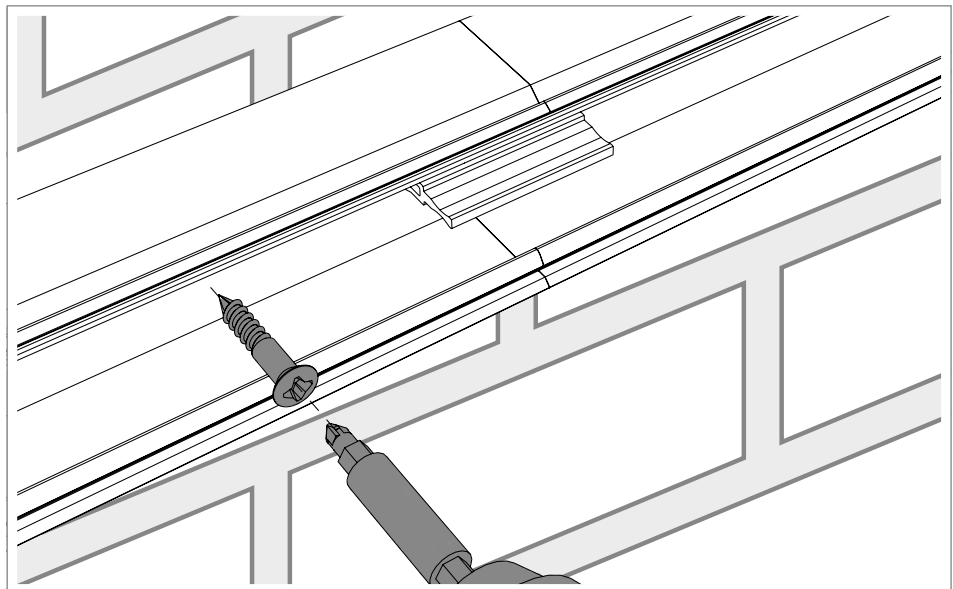

Fig. 9: Mounting the mounting aid

1. Snap the mounting aid **18** onto the mushroom profile in the base of the trunking.

Fig. 10: Mounting the WDK cable trunking

2. Push the WDK cable trunking **4** onto the mounting aid **18**.