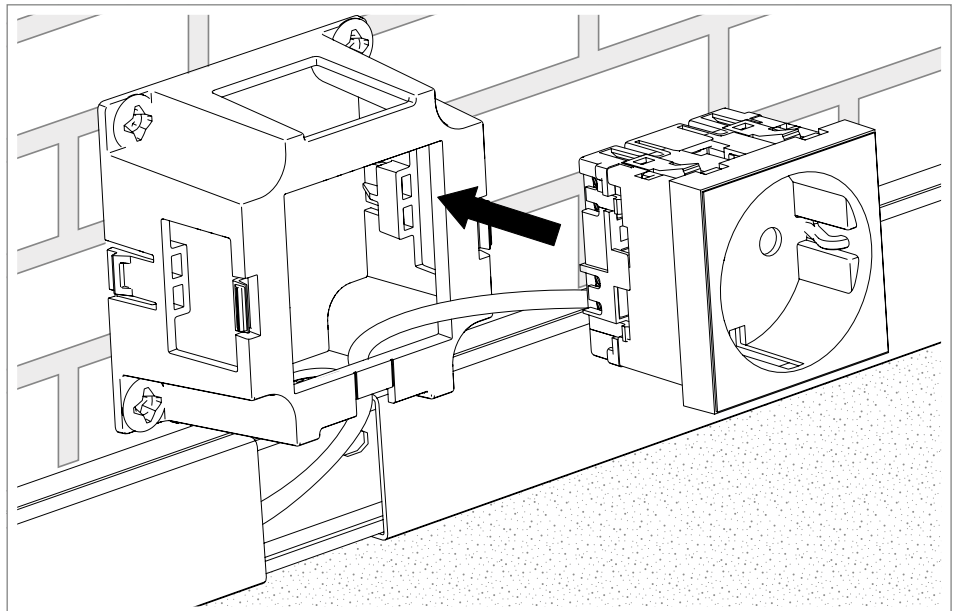

Note!

In the example image, the adapter plate is cut for installation on the WDK type 15040.

Fig. 29: Mounting the basic body

6. Apply the basic body to the WDK cable trunking at the required mounting position using the spacer plate.
7. Mark the drill holes.
8. Pre-drill the drill holes.
9. Screw the basic body tight using a suitable fastening material.

Fig. 30: Installing the socket

Risk to life through electric shock!

Energised components! Only trained electrical specialists may carry out electrical installation work.

10. Pull the cable through the basic body.
11. Connect the socket.
12. Engage the socket in the basic body.