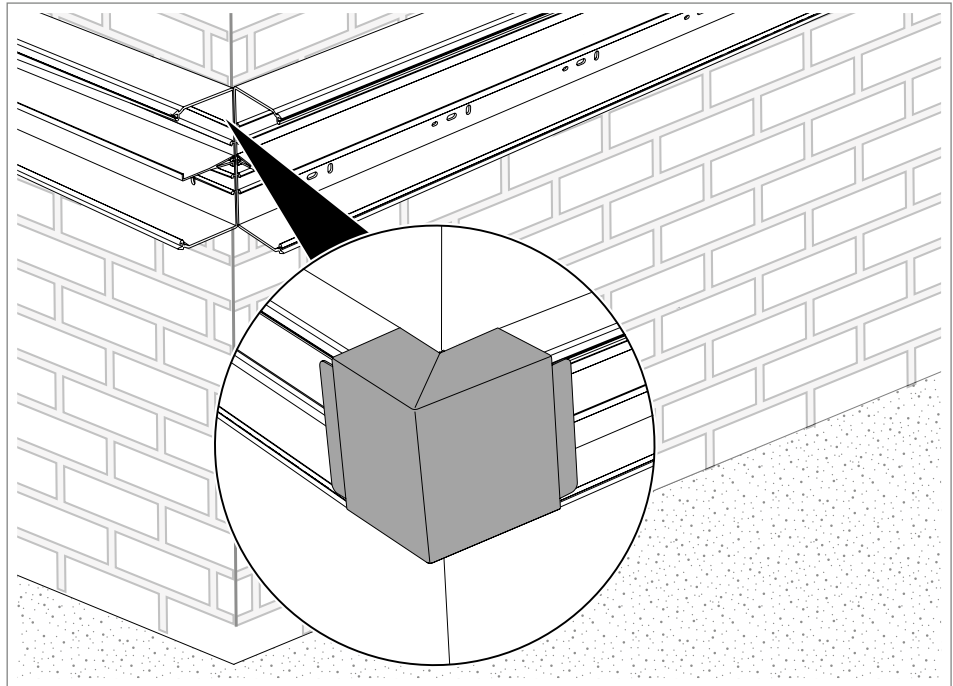

Fig. 34: Mounting an internal corner

4. Fasten the internal corner ⑤ to the wall in the slots using suitable fastening material (e.g. screw and anchor).
5. Mount the WDK cable trunking ④ flush to the internal corner ⑤.