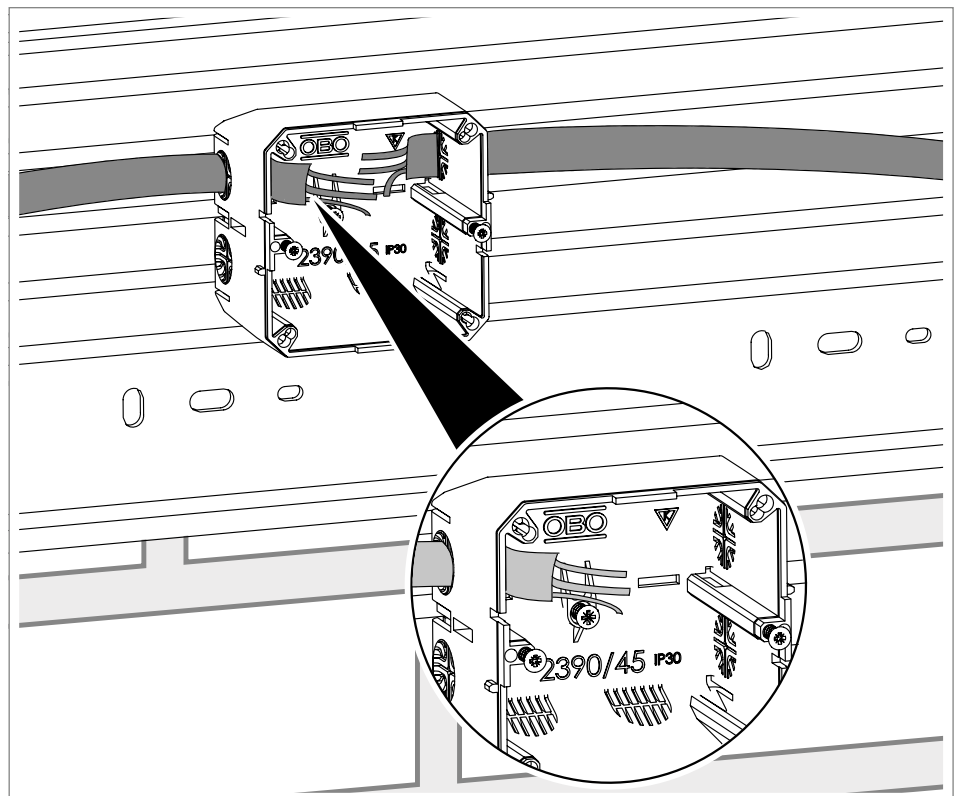

Fig. 17: Screwing on the device installation socket for Schuko sockets

2. Screw the device installation socket for Schuko sockets **11** tight in the base of the WDK cable trunking **4** using the pre-mounted screw.

Fig. 18: Inserting the cable

3. Insert the cables in the device installation socket for Schuko sockets **11**.

Fig. 19: Connecting the socket

WARNUNG

Risk to life through electric shock!

Energised components! Electrical installation work may only be carried out by an electrical engineer.