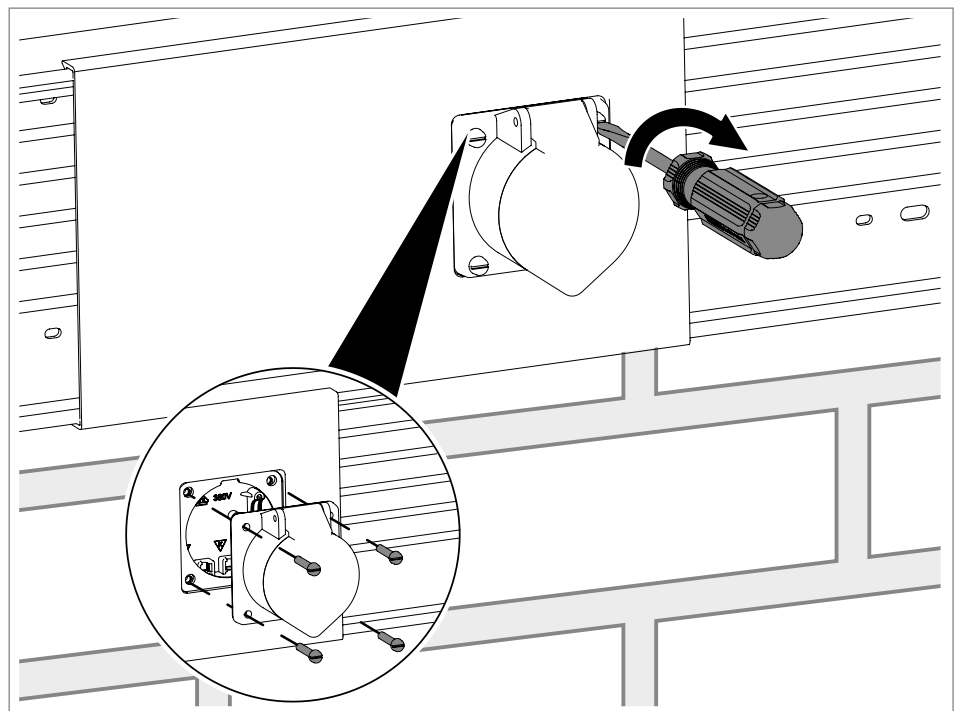

3. Pull the cables through the cable gland and into the device socket for CEE sockets 15.
4. Relieve the cable with the strain relief.

Note!

Optional, depending on the application:

5. Close the device socket for CEE sockets 15 on the other side with the screw plug.

Fig. 24: Mounting the device socket for CEE sockets

- Engage the adapter flange (14) on the device socket for CEE sockets (15).
- Cut the cover 12 according to the dimensions for the device socket for CEE sockets (15) (□ 83 mm).
- Snap the cover (12) onto the WDK cable trunking (4).

Fig. 25: Mounting the CEE connection unit

- Screw the CEE connection device (13) tight with the adapter flange (14)

and the fastening screws on the device socket for CEE sockets 15.

Mounting the device support