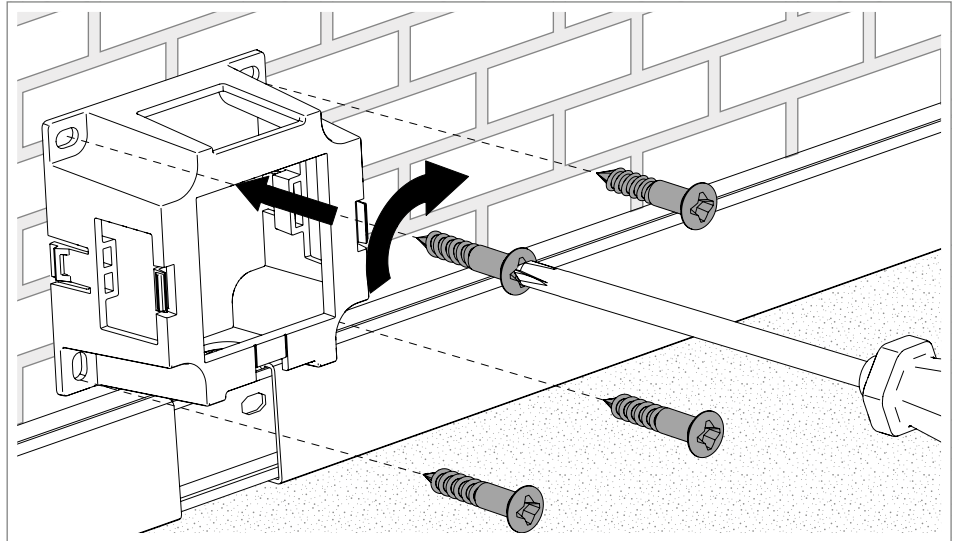

Note!

In the example image, the adapter plate is cut for installation on the WDK type 15040.

Fig. 29: Mounting the basic body

6. Apply the basic body to the WDK cable trunking at the required mounting position using the spacer plate.
7. Mark the drill holes.
8. Pre-drill the drill holes.
9. Screw the basic body tight using a suitable fastening material.

Fig. 30: Installing the socket

Risk to life through electric shock!

Energised components! Only trained electrical specialists may carry out electrical installation work.

10. Pull the cable through the basic body.
11. Connect the socket.
12. Engage the socket in the basic body.