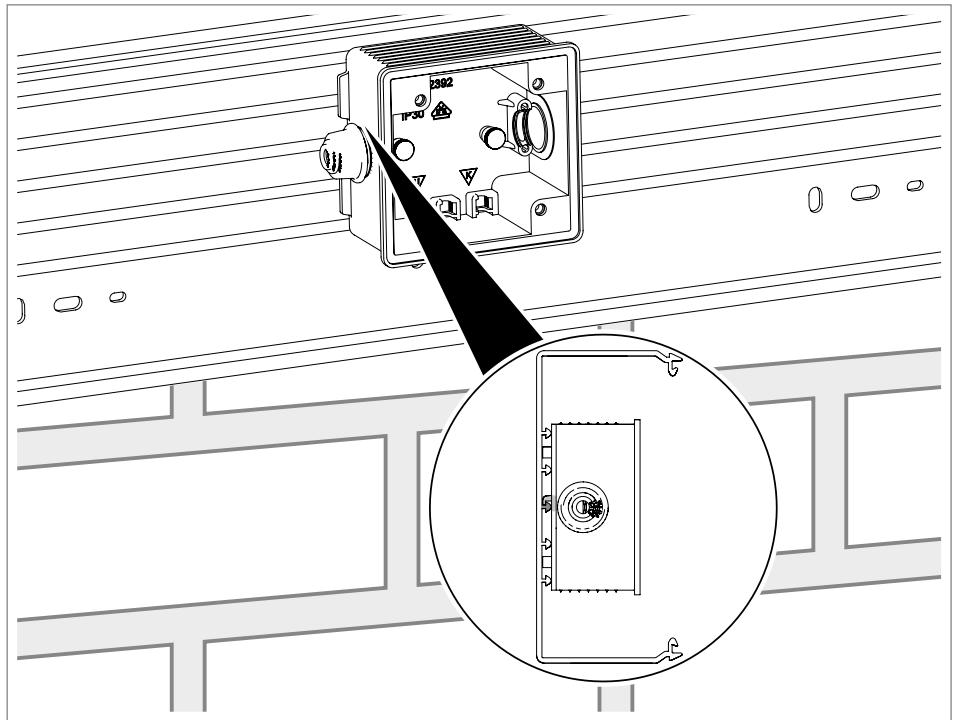

4. Connect the socket and insert it into the device installation socket for Schuko sockets ① (1).
5. Lock/turn the socket (2).
6. Screw the socket tight with the pre-mounted external screws (3).

Fig. 20: Screwing on the device installation socket for Schuko sockets

7. Close the device installation socket for Schuko sockets ⑪ and WDK cable trunking ④ with the cover ⑫ and cover frame.

5.2.2.4 Mounting the CEE socket

Fig. 21: Mounting the device installation socket for CEE sockets