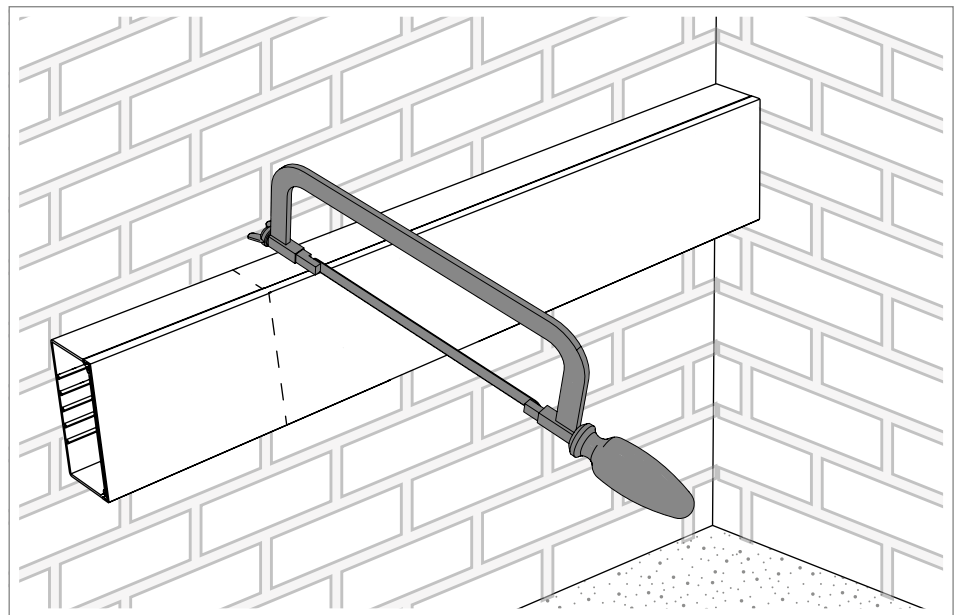

Tab. 1: Product overview, WDK cable trunking

The WDK cable trunking is used to simplify cable routing. Thanks to its base perforation, the WDK cable trunking is suitable for direct wall mounting. The core application is in administrative buildings, commercial areas and in industry. The plastic system is available in the colours stone white, cream white, light grey, pure white, sepia brown, jet black and traffic white.

The WDK cable trunking is available in different sizes. Together with the device installation sockets, the WDK cable trunking of 60 mm trunking height can be used as device installation trunking.

4.2.2 Mounting the WDK(H) cable trunking

Fig. 7: Adjusting the WDK cable trunking

1. Adjust the WDK cable trunking ④ to the desired length using a suitable tool (e.g. saw).

Fig. 8: Mounting the WDK cable trunking

2. Fasten the WDK cable trunking ④ to the wall in the slots using suitable fastening material (e.g. screw and anchor).