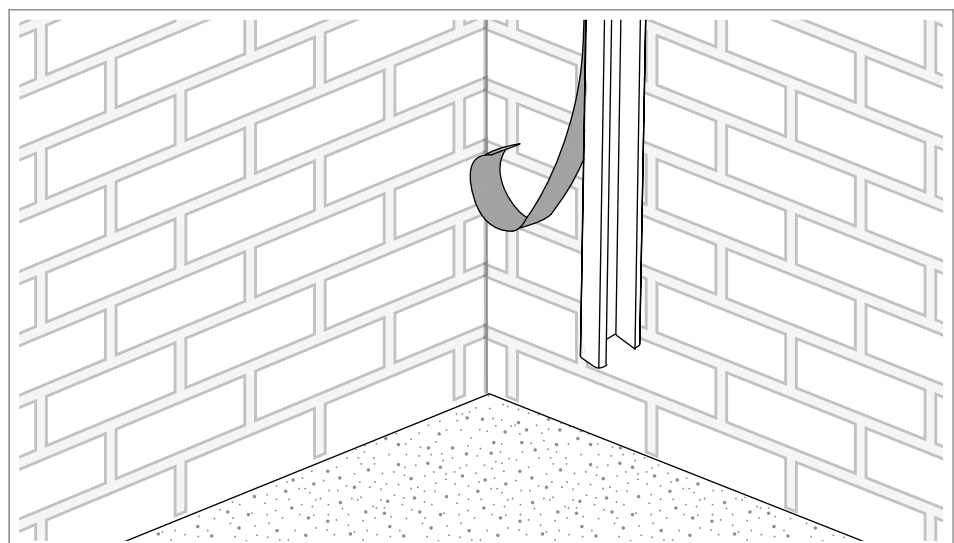

The WDK mini trunking is used to route very small amounts of cables. The mini trunking is available in heights of 4 to 17 mm. With an adhesive film in the base area, mini trunking is suitable for direct mounting on the wall. Mini trunking is either equipped with a hinge cover or taper in the upper area of the WDK mini trunking to fix a cable. The main areas of application are administrative buildings, the commercial sector and industry. The plastic system is available in the colours pure white, cream white, traffic white and light grey. No fittings are available.

4.1.2 Mounting the WDK mini trunking

Fig. 2: Mounting the WDK mini trunking

1. Remove the protective film.
2. Stick the WDK mini trunking ① to a dust-free, adherent substrate.

Note!

When cutting the WDK mini trunking, two different sets of shears are available (for straight and mitre cuts).