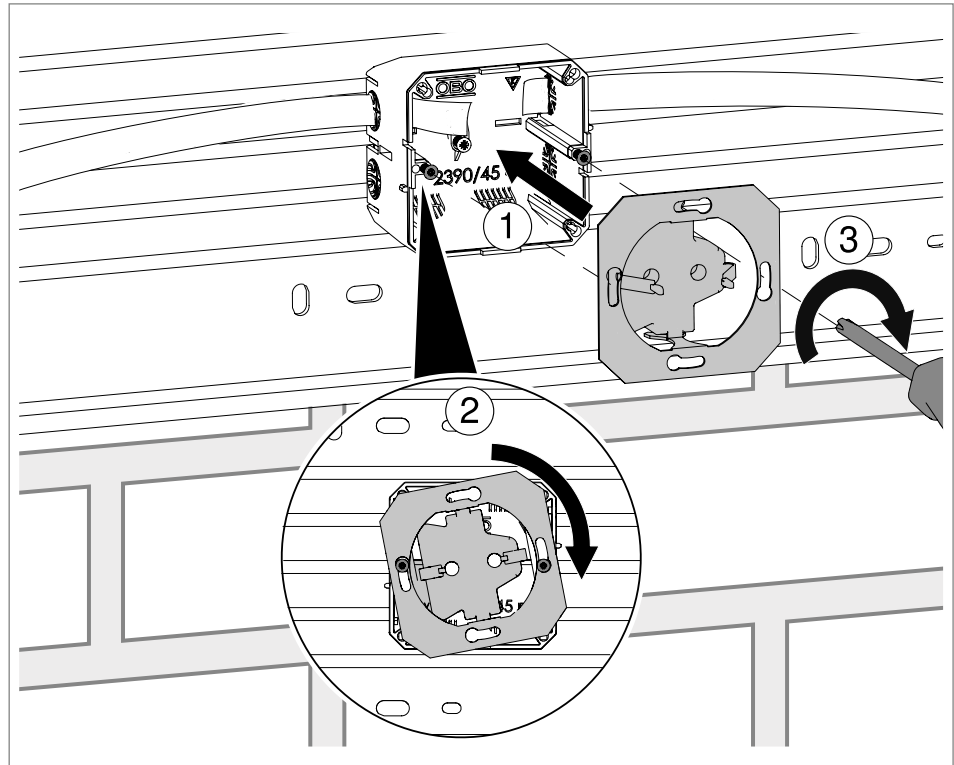

Fig. 17: Screwing on the device installation socket for Schuko sockets

2. Screw the device installation socket for Schuko sockets **11** tight in the base of the WDK cable trunking **4** using the pre-mounted screw.

Fig. 18: Inserting the cable

3. Insert the cables in the device installation socket for Schuko sockets **11**.

Fig. 19: Connecting the socket

WARNUNG

Risk to life through electric shock!

Energised components! Electrical installation work may only be carried out by an electrical engineer.

4. Connect the socket and insert it into the device installation socket for Schuko sockets ① (1).
5. Lock/turn the socket (2).
6. Screw the socket tight with the pre-mounted external screws (3).

Fig. 20: Screwing on the device installation socket for Schuko sockets