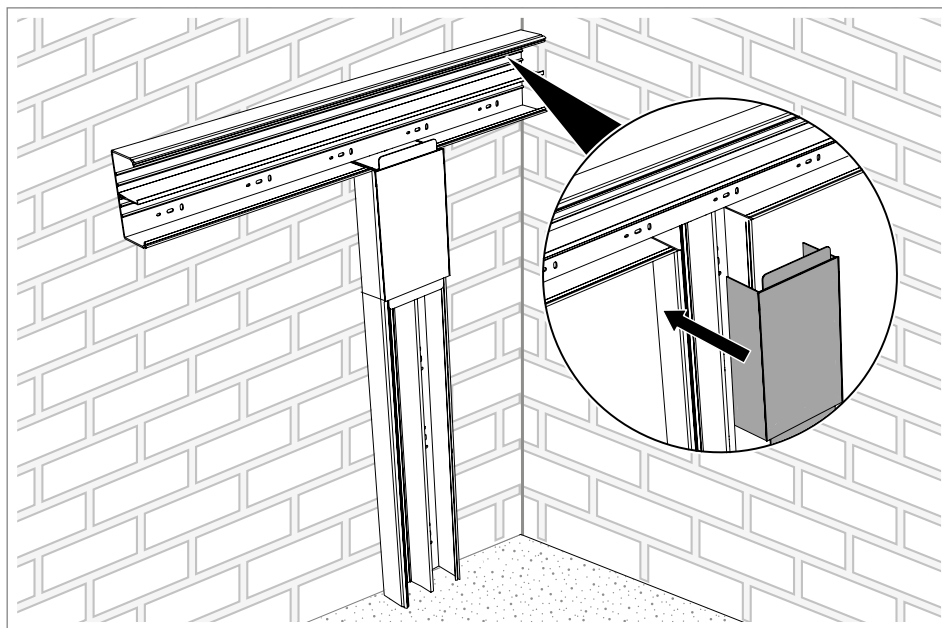

14. Mount the WDK cable trunking ④ flush to the flat angle ⑩.

Fig. 39: Mounting a T and cross piece

15. Attach the T and cross piece ③ to the WDK cable trunking ④.

Fig. 40: Mounting the T piece

16. Fasten the T piece ③ to the wall in the slots using suitable fastening material (e.g. screw and anchor).