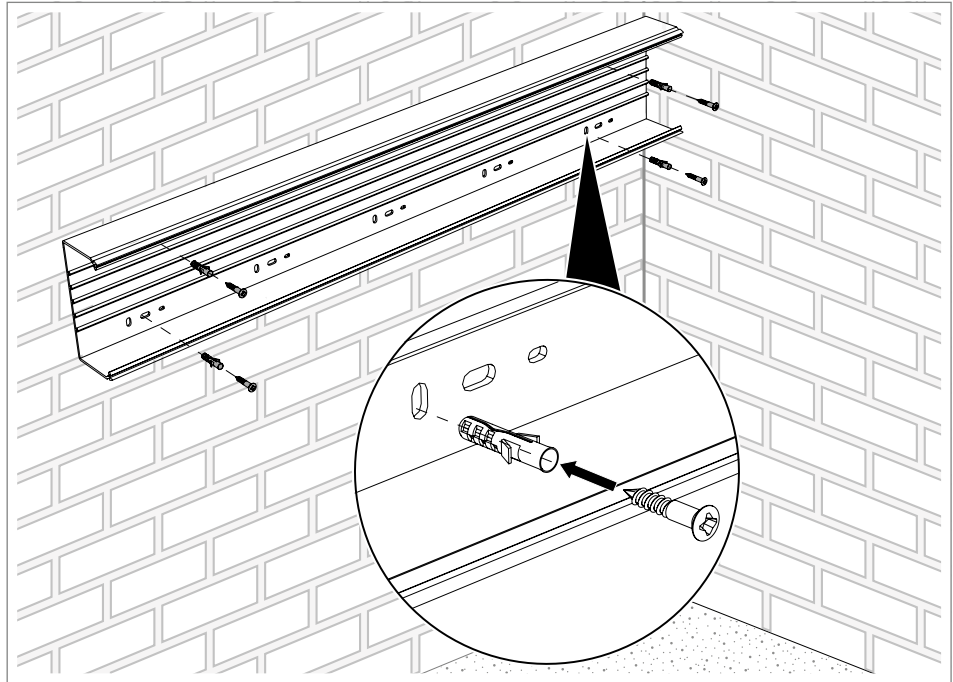

Fig. 7: Adjusting the WDK cable trunking

1. Adjust the WDK cable trunking ④ to the desired length using a suitable tool (e.g. saw).

Fig. 8: Mounting the WDK cable trunking

2. Fasten the WDK cable trunking ④ to the wall in the slots using suitable fastening material (e.g. screw and anchor).