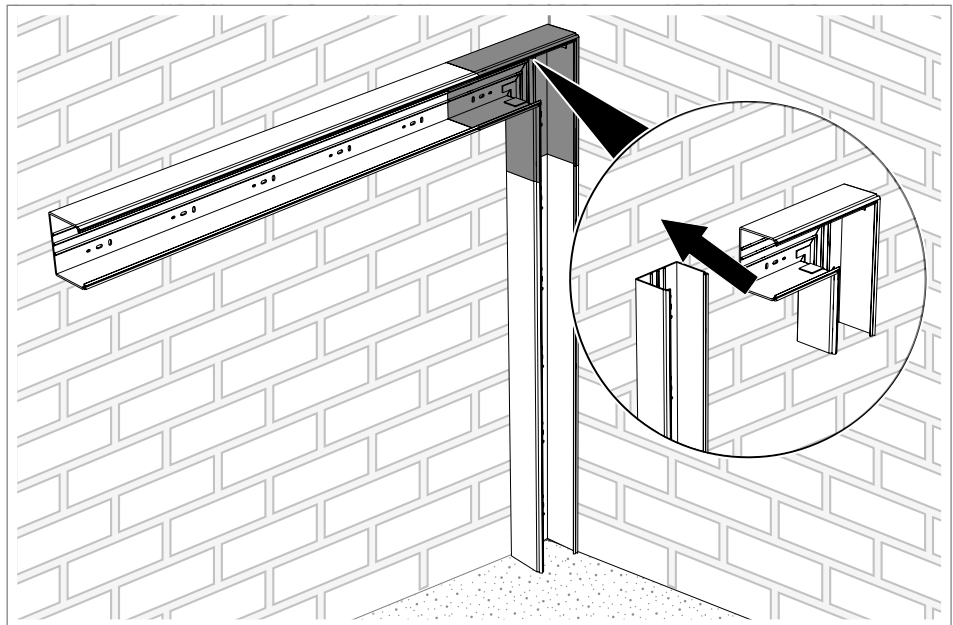

Fig. 37: Mounting a flat angle cover

11. Mount the WDK cable trunking ④ at a 90° angle.

12. Attach the flat angle cover ⑩ to the WDK cable trunking ④.

Fig. 38: Mounting flat angles

13. Fasten the flat angle ⑩ to the wall in the slots using suitable fastening material (e.g. screw and anchor).