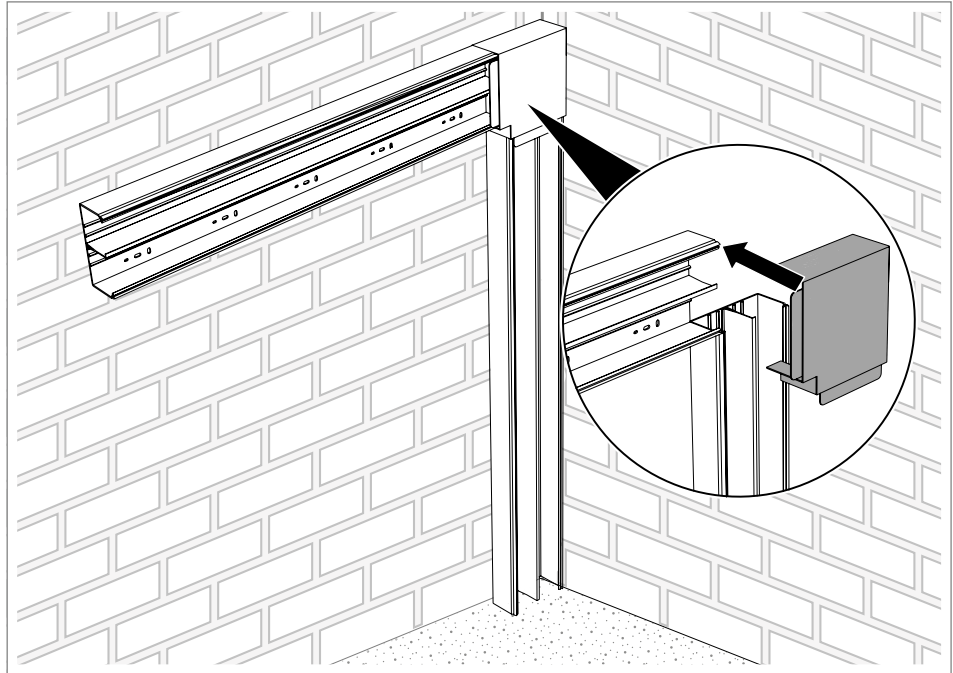

Fig. 36: Mounting an external corner

9. Fasten the external corner ⑦ to the wall in the slots using suitable fastening material (e.g. screw and anchor).

10. Mount the WDK cable trunking ④ flush to the external corner ⑦.