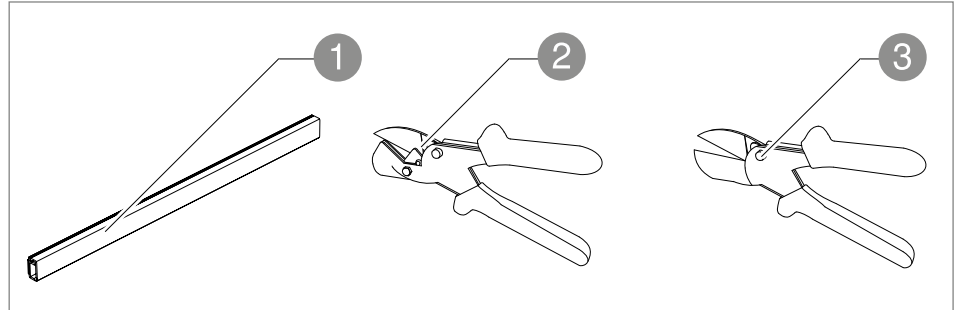

4 Mounting the WDK cable trunking

4.1 WDK mini trunking

4.1.1 Mini trunking system description

Fig. 1: Overview, WDK mini trunking

- ① WDK mini trunking

4.1.1.1 Accessories (optionally available):

- ② Shears for straight cuts (item no. 6028403)
- ③ Shears for mitre cuts (item no. 6028411)

The WDK mini trunking is used to route very small amounts of cables. The mini trunking is available in heights of 4 to 17 mm. With an adhesive film in the base area, mini trunking is suitable for direct mounting on the wall. Mini trunking is either equipped with a hinge cover or taper in the upper area of the WDK mini trunking to fix a cable. The main areas of application are administrative buildings, the commercial sector and industry. The plastic system is available in the colours pure white, cream white, traffic white and light grey. No fittings are available.