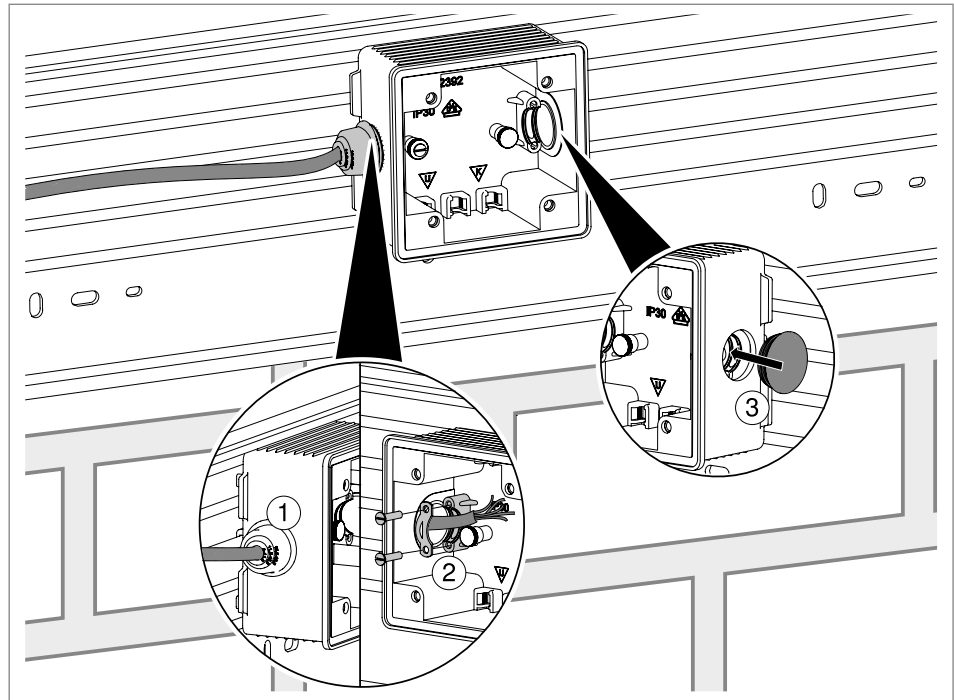

4. Connect the socket and insert it into the device installation socket for Schuko sockets ① (1).
5. Lock/turn the socket (2).
6. Screw the socket tight with the pre-mounted external screws (3).

Fig. 20: Screwing on the device installation socket for Schuko sockets

1. Hang the device socket for CEE sockets **15** on the mushroom profile in the base of the WDK cable trunking **4**.

Fig. 22: Mounting the device installation socket for CEE sockets

2. Screw the device socket for the CEE socket **15** into the base of the WDK cable trunking **4** using the fastening screws.

Fig. 23: Pulling in the cable

Risk to life through electric shock!

Energised components! Electrical installation work may only be carried out by an electrical engineer.

Note!

The 5-wire heavy current cable must be pulled up to 1 cm into the CEE device installation socket.

3. Pull the cables through the cable gland and into the device socket for CEE sockets 15.
4. Relieve the cable with the strain relief.

Note!

Optional, depending on the application:

5. Close the device socket for CEE sockets 15 on the other side with the screw plug.