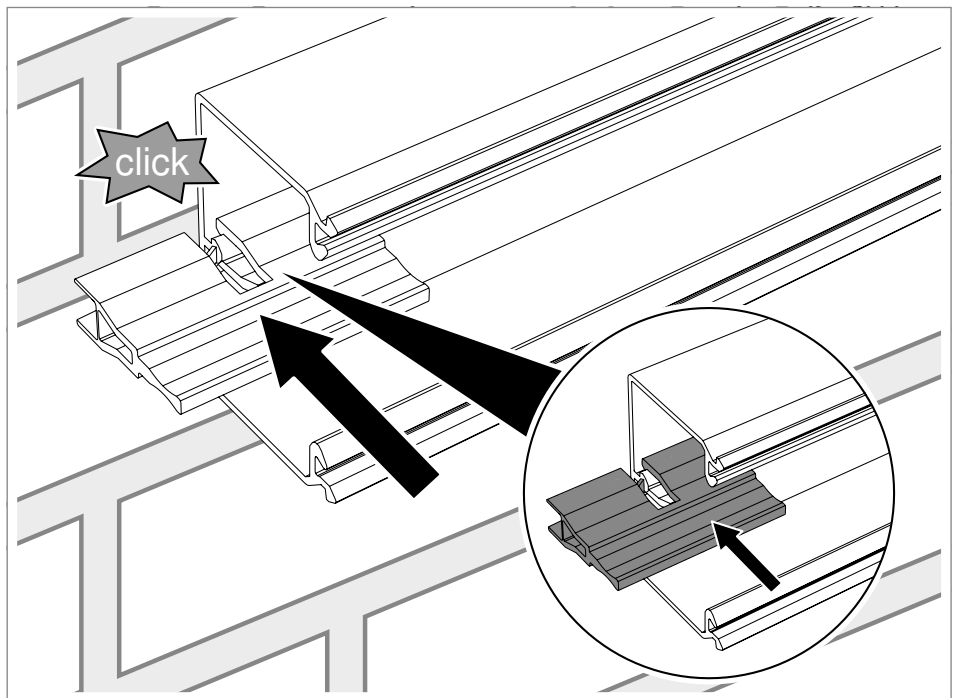

4.2.2.1 Using a mounting aid

Mounting aid for the WDK cable trunking for single-handed mounting. Simply snap onto the mushroom profile in the base of the WDK cable trunking. For the WDK cable trunking type 4060 and higher.