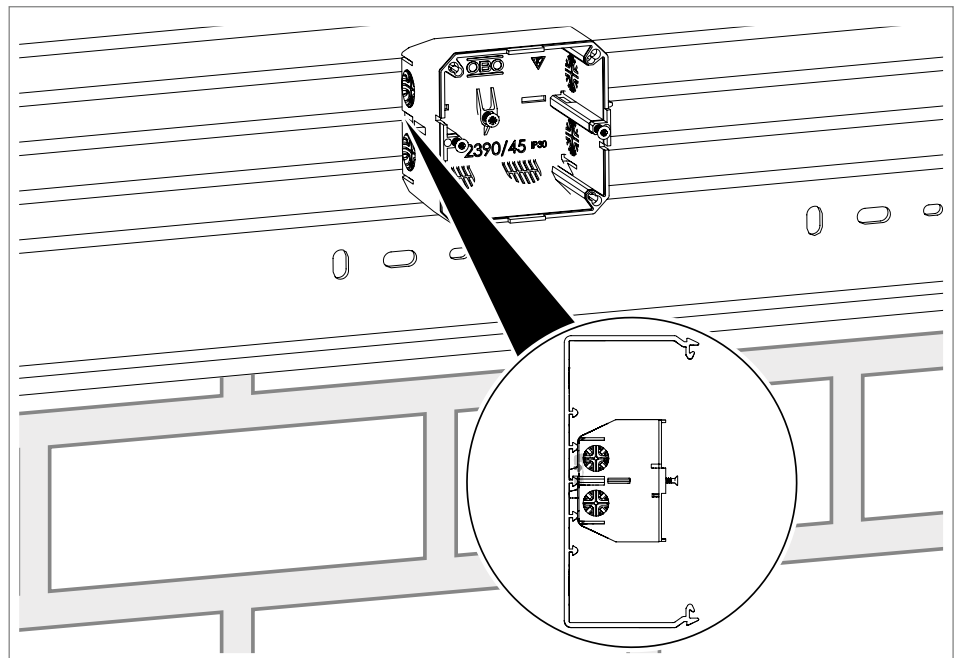

4.2.2.3 Mounting accessories

Fig. 16: Mounting the device installation socket for Schuko sockets

1. Snap the device installation socket for Schuko sockets 11 onto the mushroom profile in the base of the WDK cable trunking 4.

Fig. 17: Screwing on the device installation socket for Schuko sockets

2. Screw the device installation socket for Schuko sockets **11** tight in the base of the WDK cable trunking **4** using the pre-mounted screw.