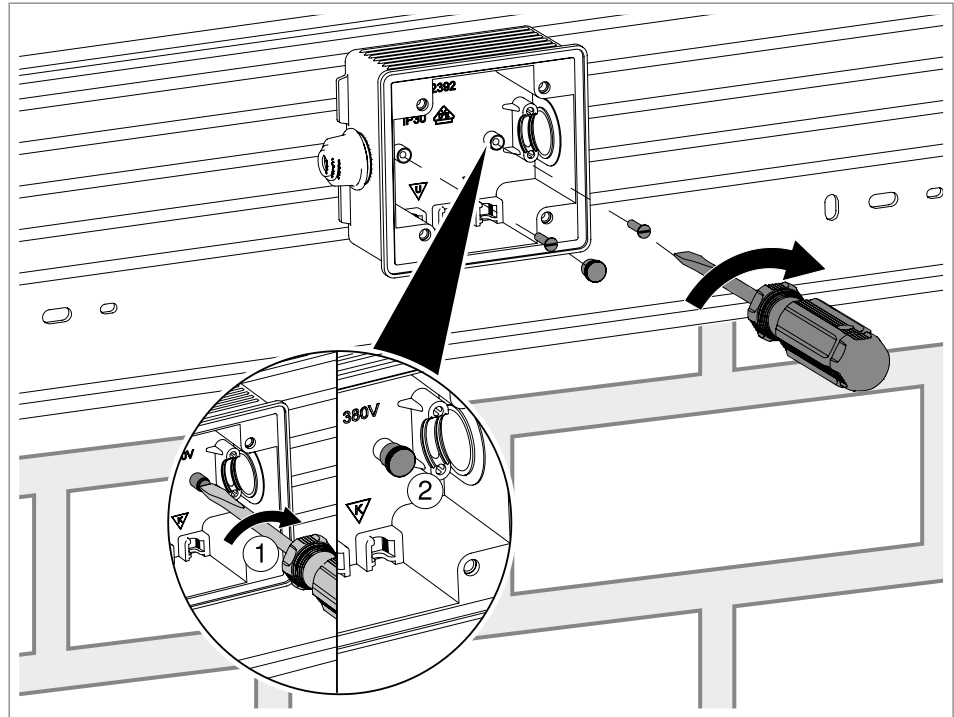

4.2.2.3 Mounting accessories

Fig. 16: Mounting the device installation socket for Schuko sockets

1. Snap the device installation socket for Schuko sockets 11 onto the mushroom profile in the base of the WDK cable trunking 4.

Fig. 17: Screwing on the device installation socket for Schuko sockets

2. Screw the device installation socket for Schuko sockets **11** tight in the base of the WDK cable trunking **4** using the pre-mounted screw.