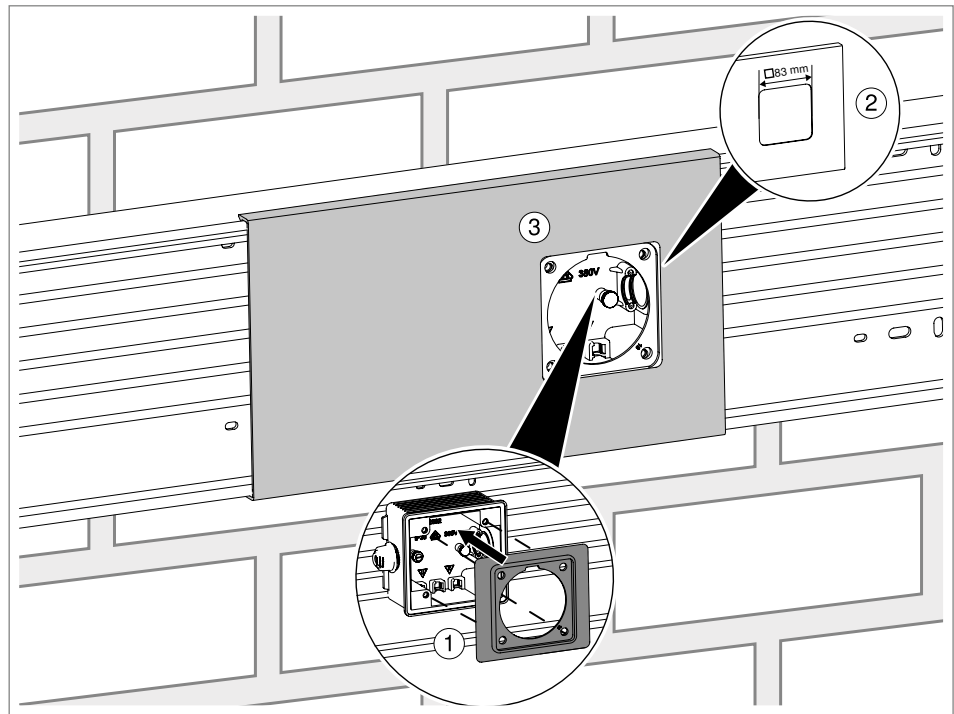

Fig. 23: Pulling in the cable

Risk to life through electric shock!

Energised components! Electrical installation work may only be carried out by an electrical engineer.

Note!

The 5-wire heavy current cable must be pulled up to 1 cm into the CEE device installation socket.

3. Pull the cables through the cable gland and into the device socket for CEE sockets 15.
4. Relieve the cable with the strain relief.

Note!

Optional, depending on the application:

5. Close the device socket for CEE sockets 15 on the other side with the screw plug.