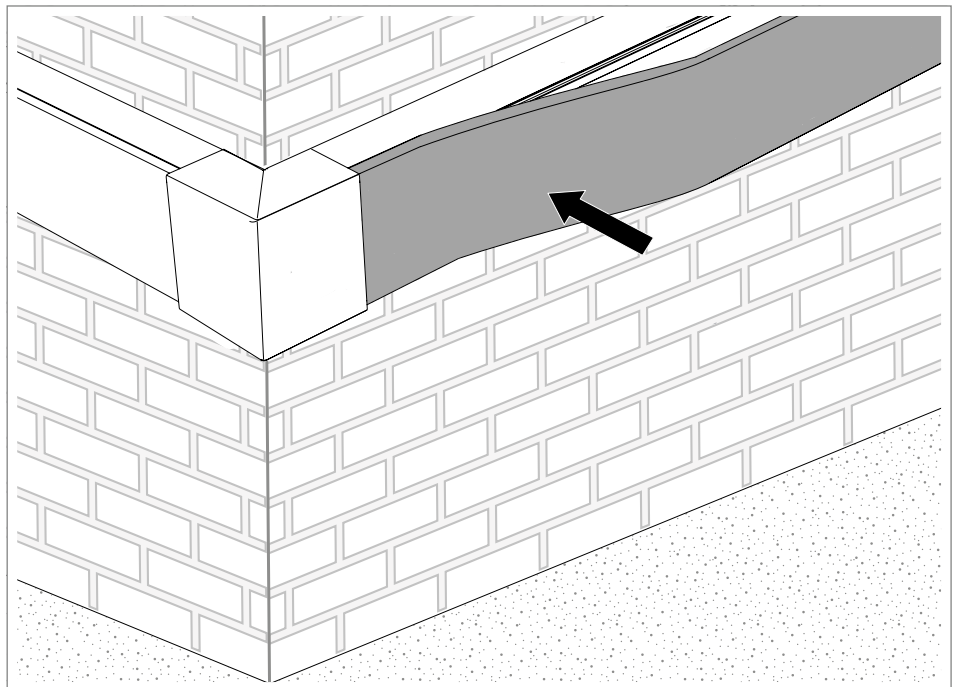

17. Mount the WDK cable trunking ④ flush to the T piece ③.

Fig. 41: Mounting an end piece

18. Snap the end piece ① sideways onto the mushroom profile in the base of the trunking.

Fig. 42: Mounting the cover