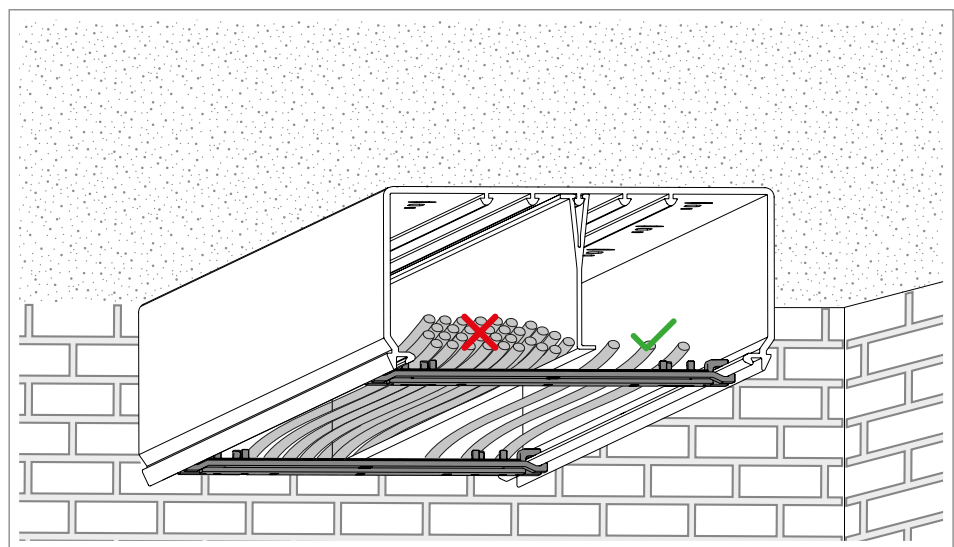

Note!

The partition must have been mounted before the cover clips are mounted. Mounting them at a later time is very difficult.

ACHTUNG

Damage to the cable routing system through raised junction boxes

The stability of the WDK cable trunking can be increased using the cover clips, although only to a certain extent. Only fill the WDK cable trunking with small cable loads when mounting them under the ceiling.