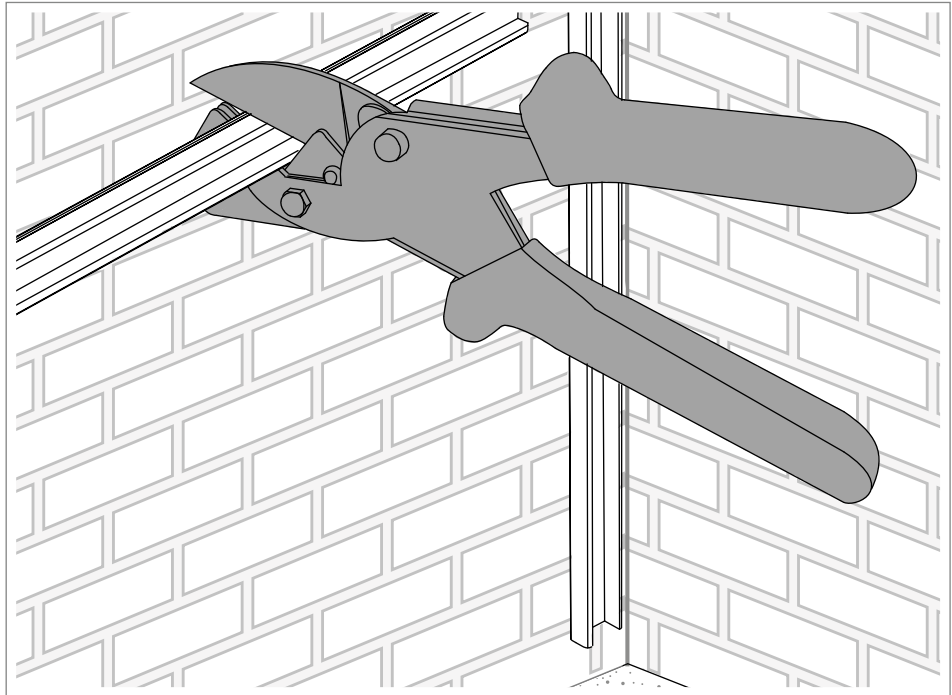

The WDK mini trunking is used to route very small amounts of cables. The mini trunking is available in heights of 4 to 17 mm. With an adhesive film in the base area, mini trunking is suitable for direct mounting on the wall. Mini trunking is either equipped with a hinge cover or taper in the upper area of the WDK mini trunking to fix a cable. The main areas of application are administrative buildings, the commercial sector and industry. The plastic system is available in the colours pure white, cream white, traffic white and light grey. No fittings are available.

4.1.2 Mounting the WDK mini trunking

Fig. 2: Mounting the WDK mini trunking

1. Remove the protective film.
2. Stick the WDK mini trunking ① to a dust-free, adherent substrate.

Note!

When cutting the WDK mini trunking, two different sets of shears are available (for straight and mitre cuts).