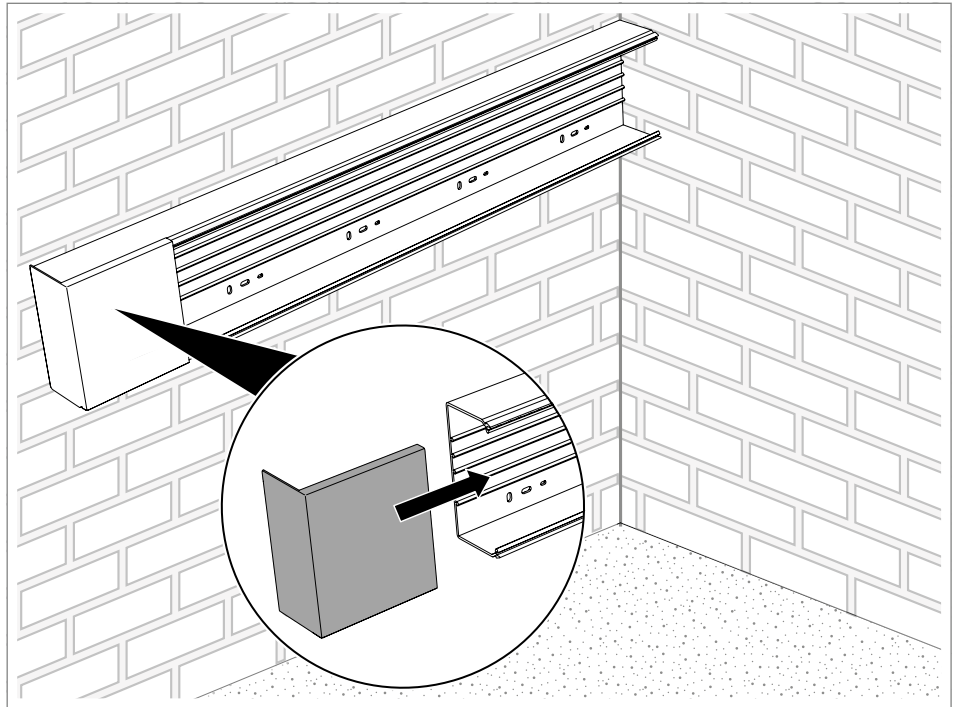

17. Mount the WDK cable trunking ④ flush to the T piece ③.

Fig. 41: Mounting an end piece

18. Snap the end piece ① sideways onto the mushroom profile in the base of the trunking.

Fig. 42: Mounting the cover