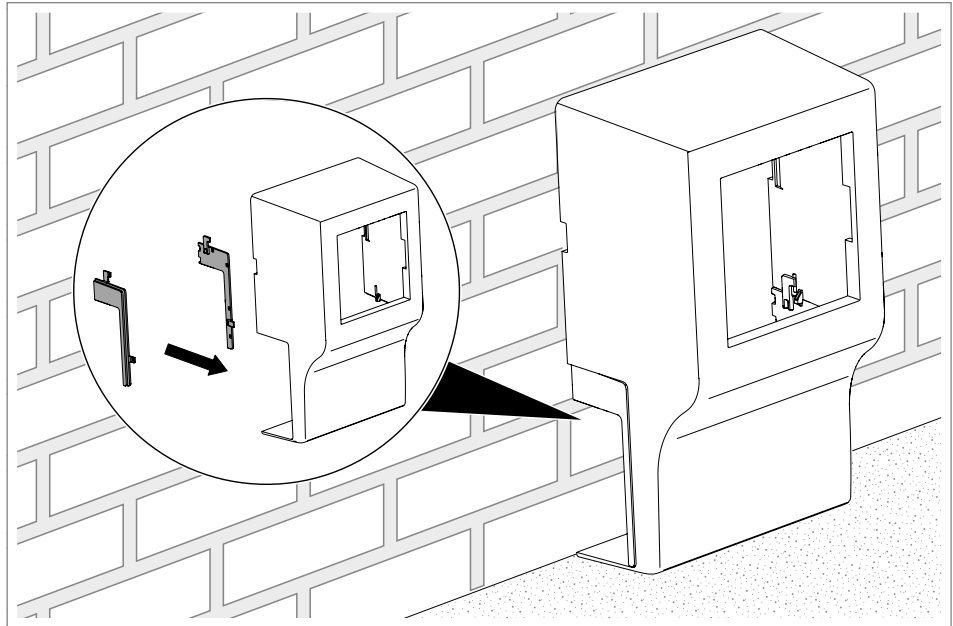

Type	Height x width (mm)
WDK 12022	13 x 22 mm
WDK 15030	17,5 x 30 mm
WDK 15040	18 x 40 mm
WDK 20050	20 x 50 mm

Tab. 2: Comparison of the trunking types

- c Holding the appropriate adapter plate to the already installed WDK cable trunking.
2. Remove the cover 12 at the desired mounting position (opening: approx. 45 mm).